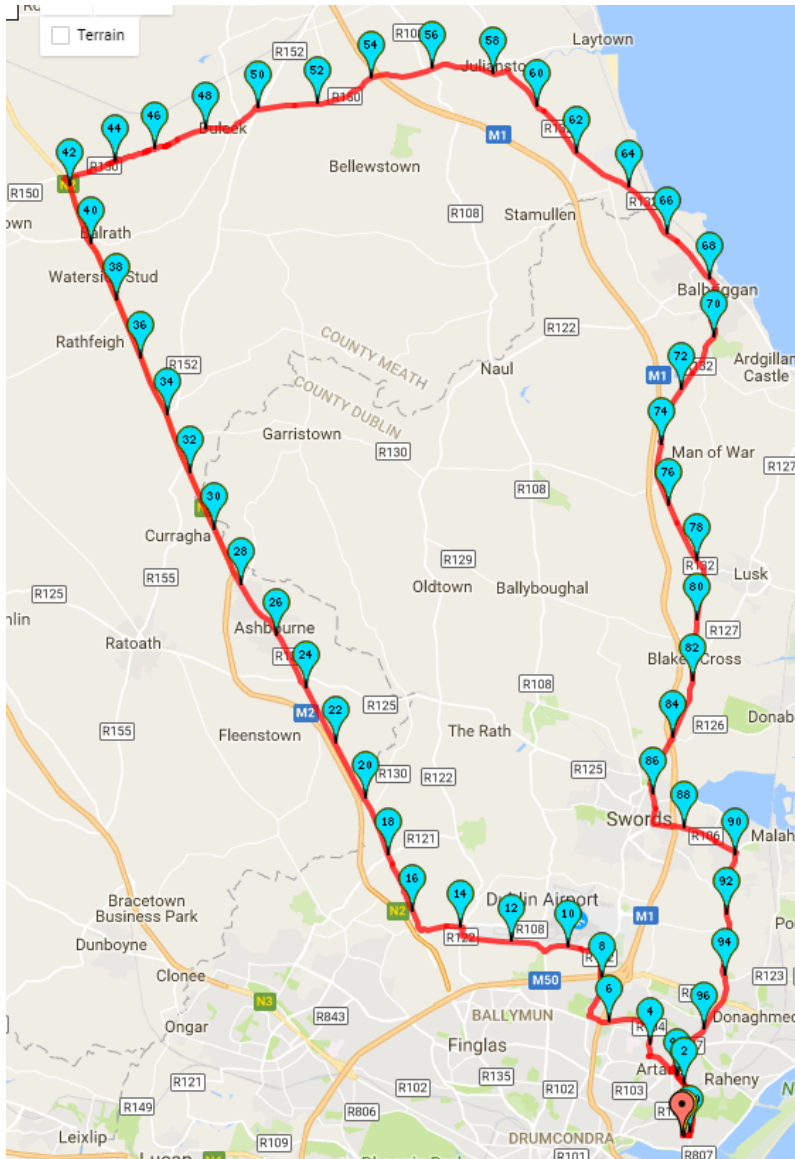

Clontarf to Duleek 100K Cycle – Monday 1st May 2017

Route Map

Overall Route

Route within City Limits