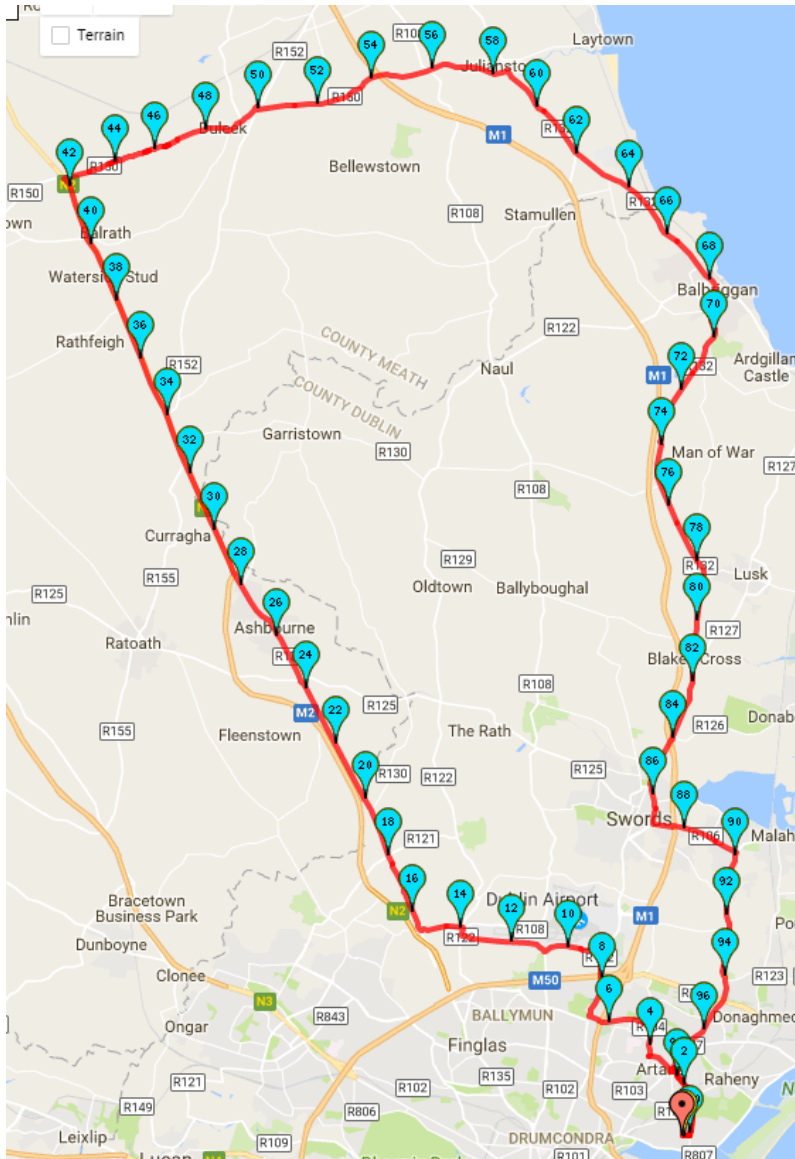

# Clontarf to Duleek 100K Cycle – Monday 1<sup>st</sup> May 2017

## Route Map

Overall Route

Route within City Limits